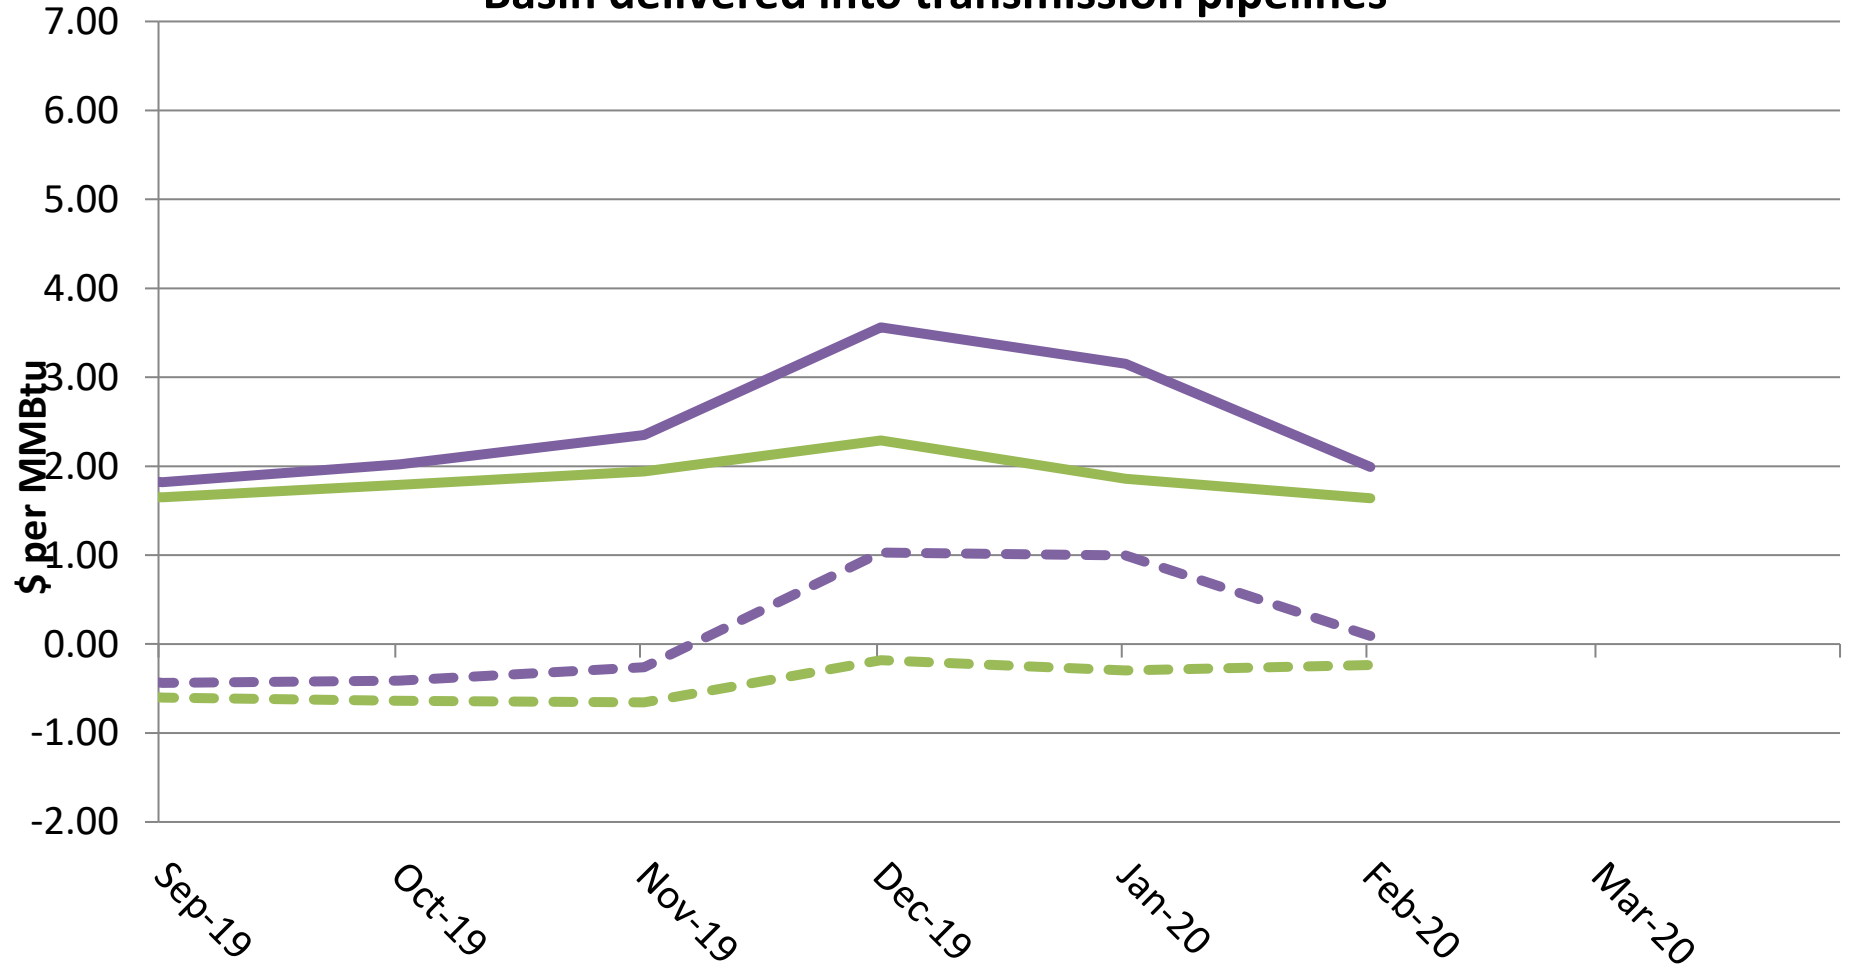

Price of Wyoming natural gas in SW Wyoming and in the Powder River Basin delivered into transmission pipelines

- CIG Price representing the PRB
- - - Price Differential PRB to NYMEX
- Northwest Pipeline price representing SW Wyoming
- Kern River price representing SW Wyoming