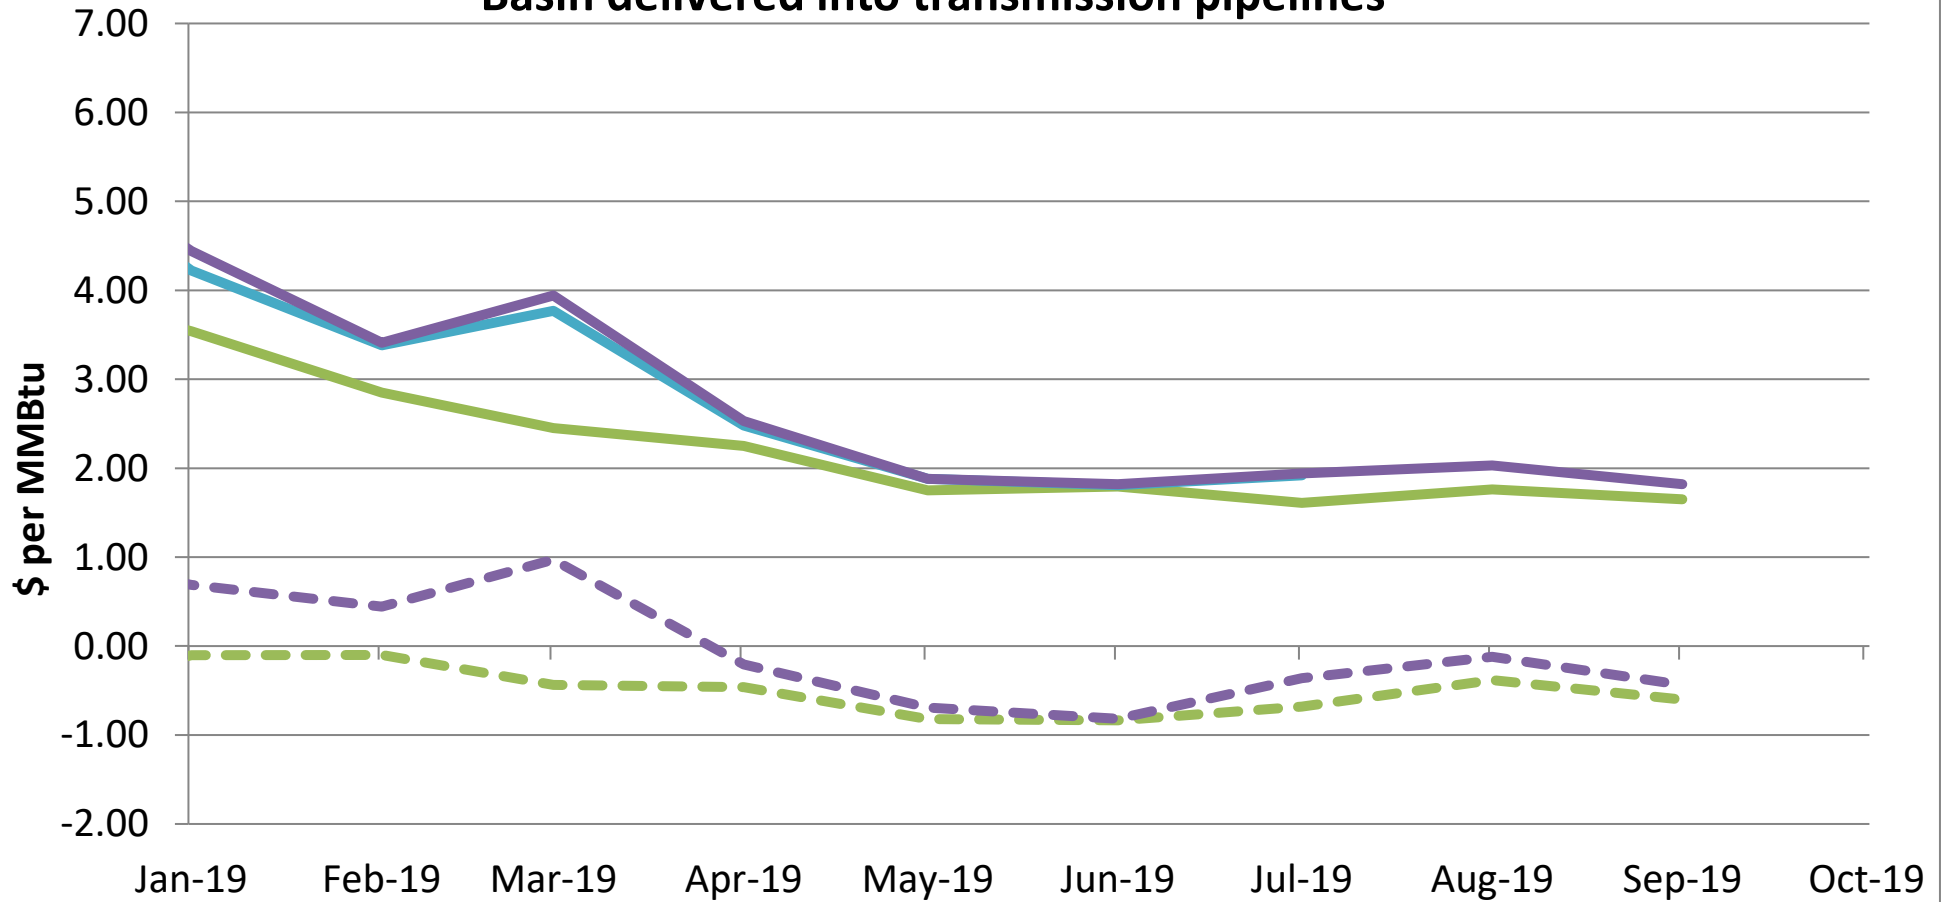

Price of Wyoming natural gas in SW Wyoming and in the Powder River Basin delivered into transmission pipelines

- CIG Price representing the PRB
- - - Price Differential PRB to NYMEX
- Northwest Pipeline price representing SW Wyoming
- Kern River price representing SW Wyoming