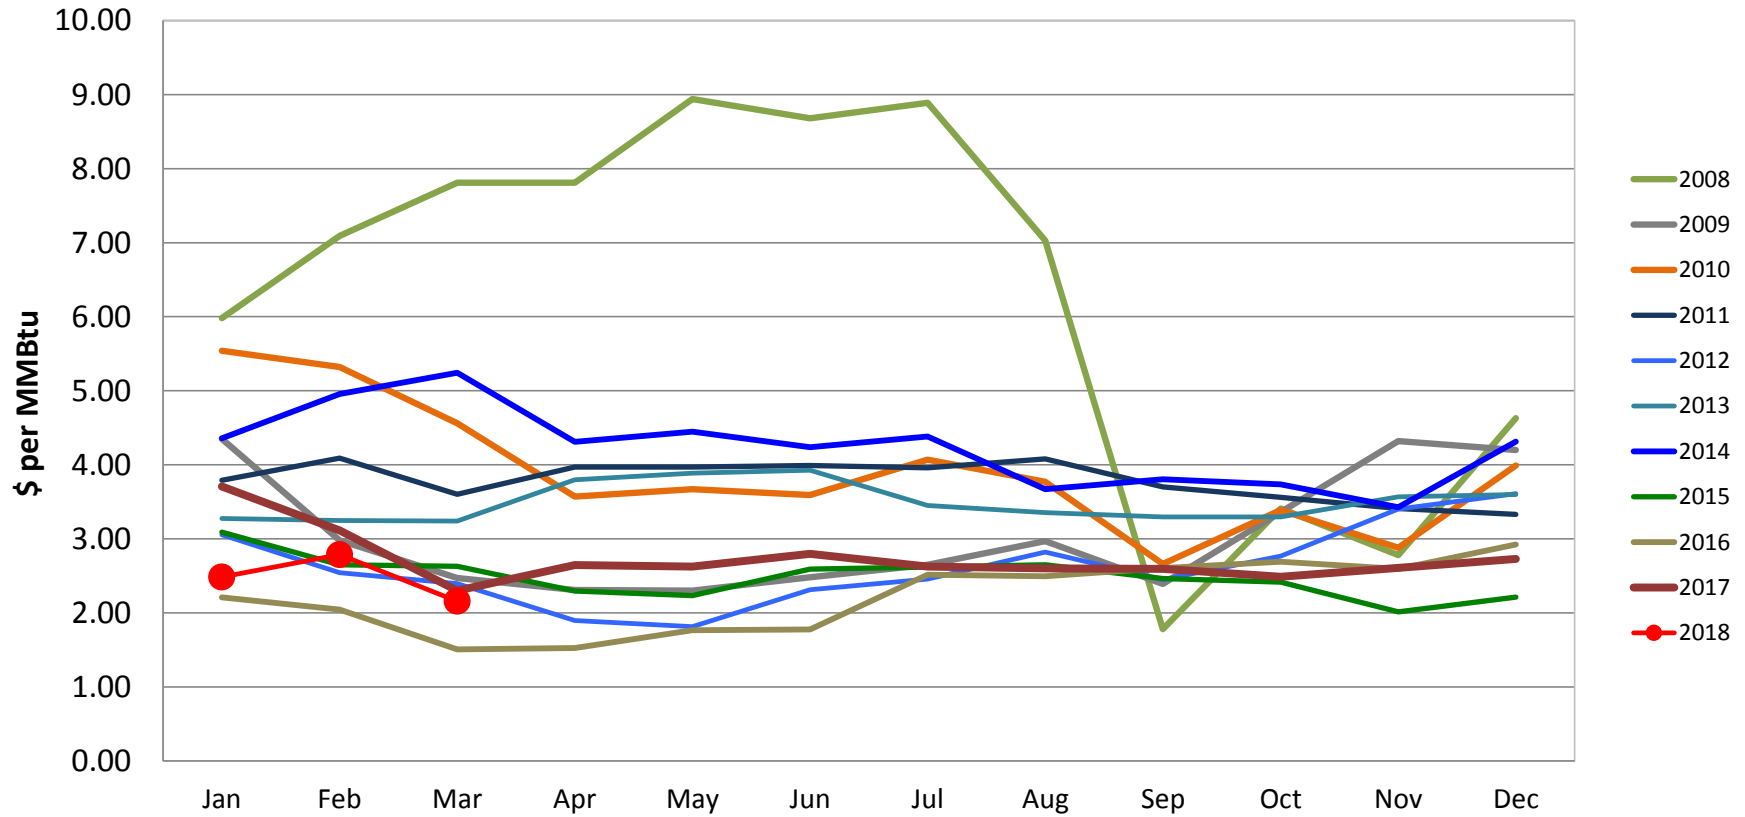

Representative Wyoming Natural Gas Price by Month

Price: CIG Monthly Index prior to 2012, average of CIG, KERN and NWPL thereafter