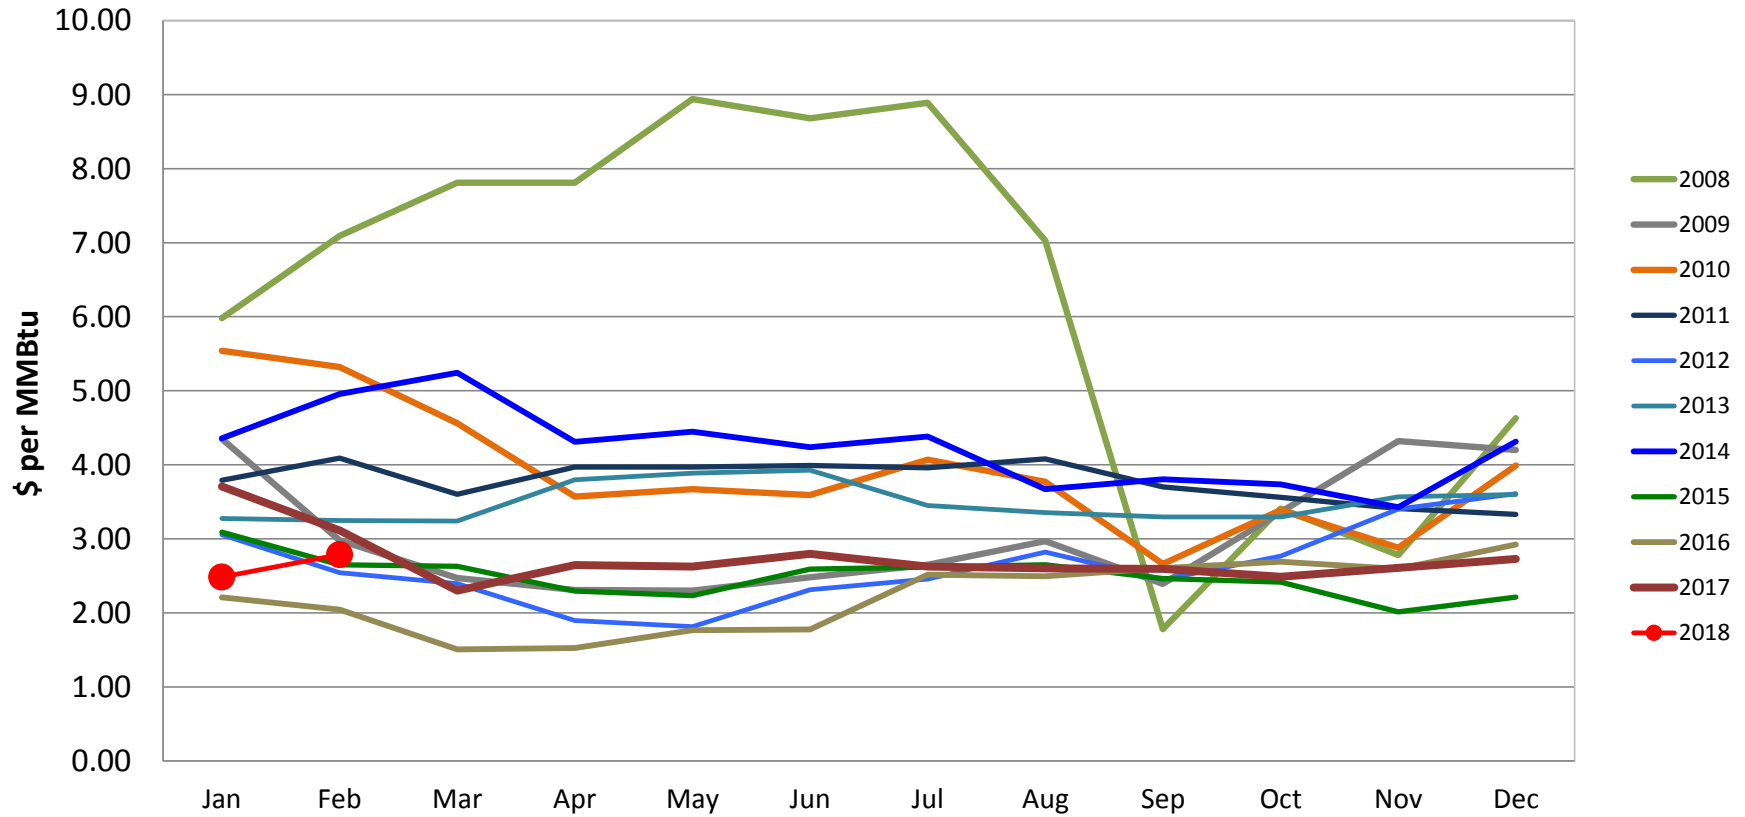

Representative Wyoming Natural Gas Price by Month

Price: CIG Monthly Index prior to 2012, average of CIG, KERN and NWPL thereafter