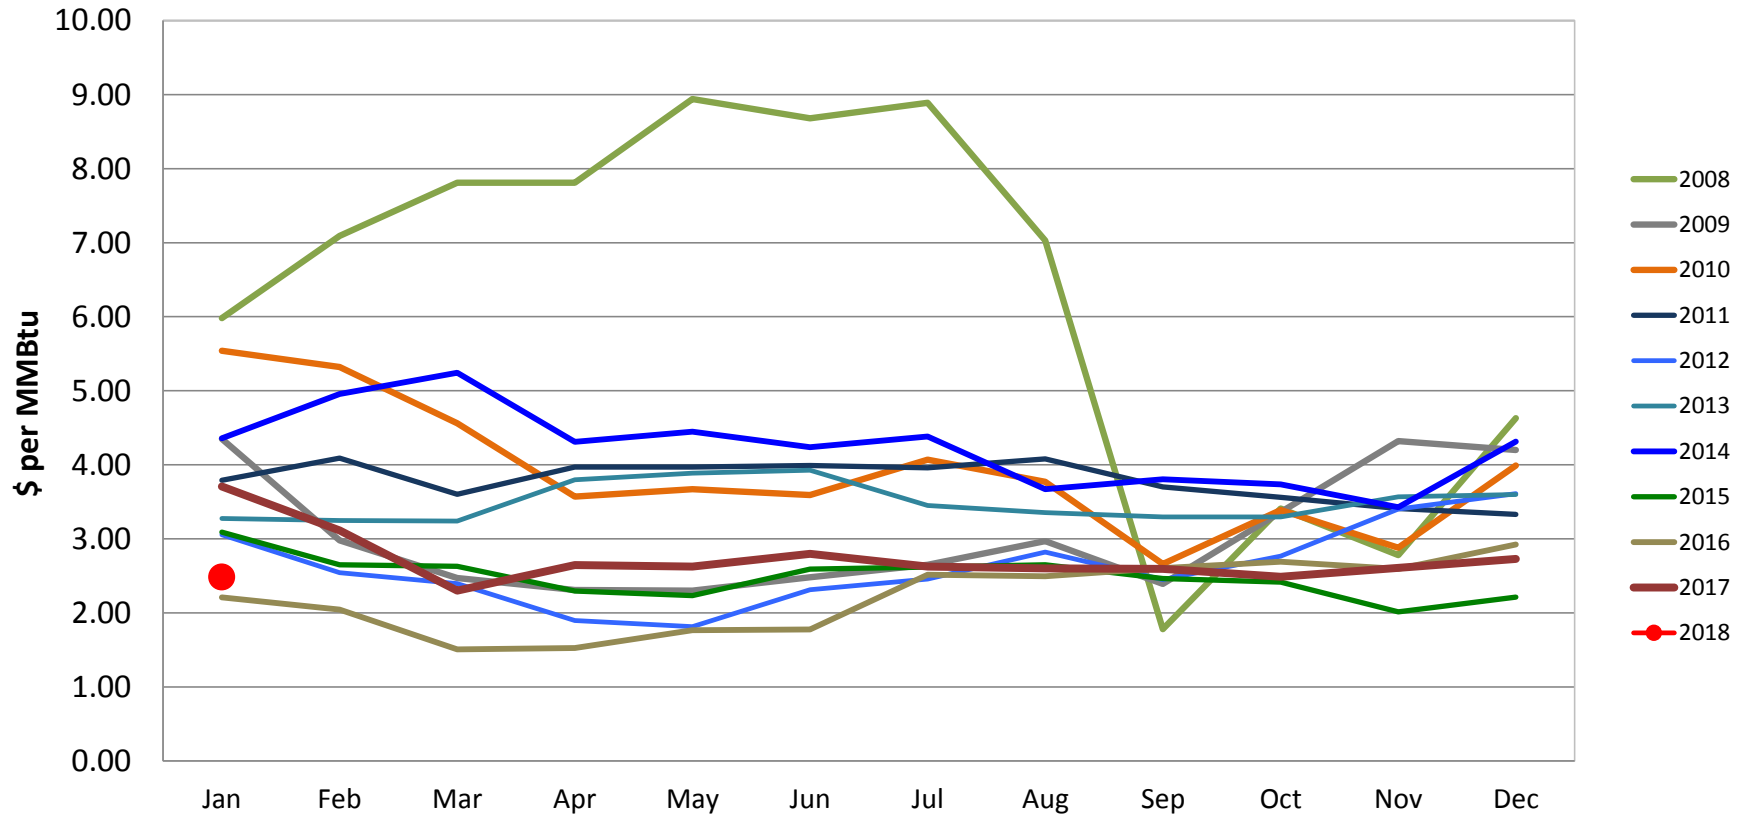

Representative Wyoming Natural Gas Price by Month

Price: CIG Monthly Index prior to 2012, average of CIG, KERN and NWPL thereafter