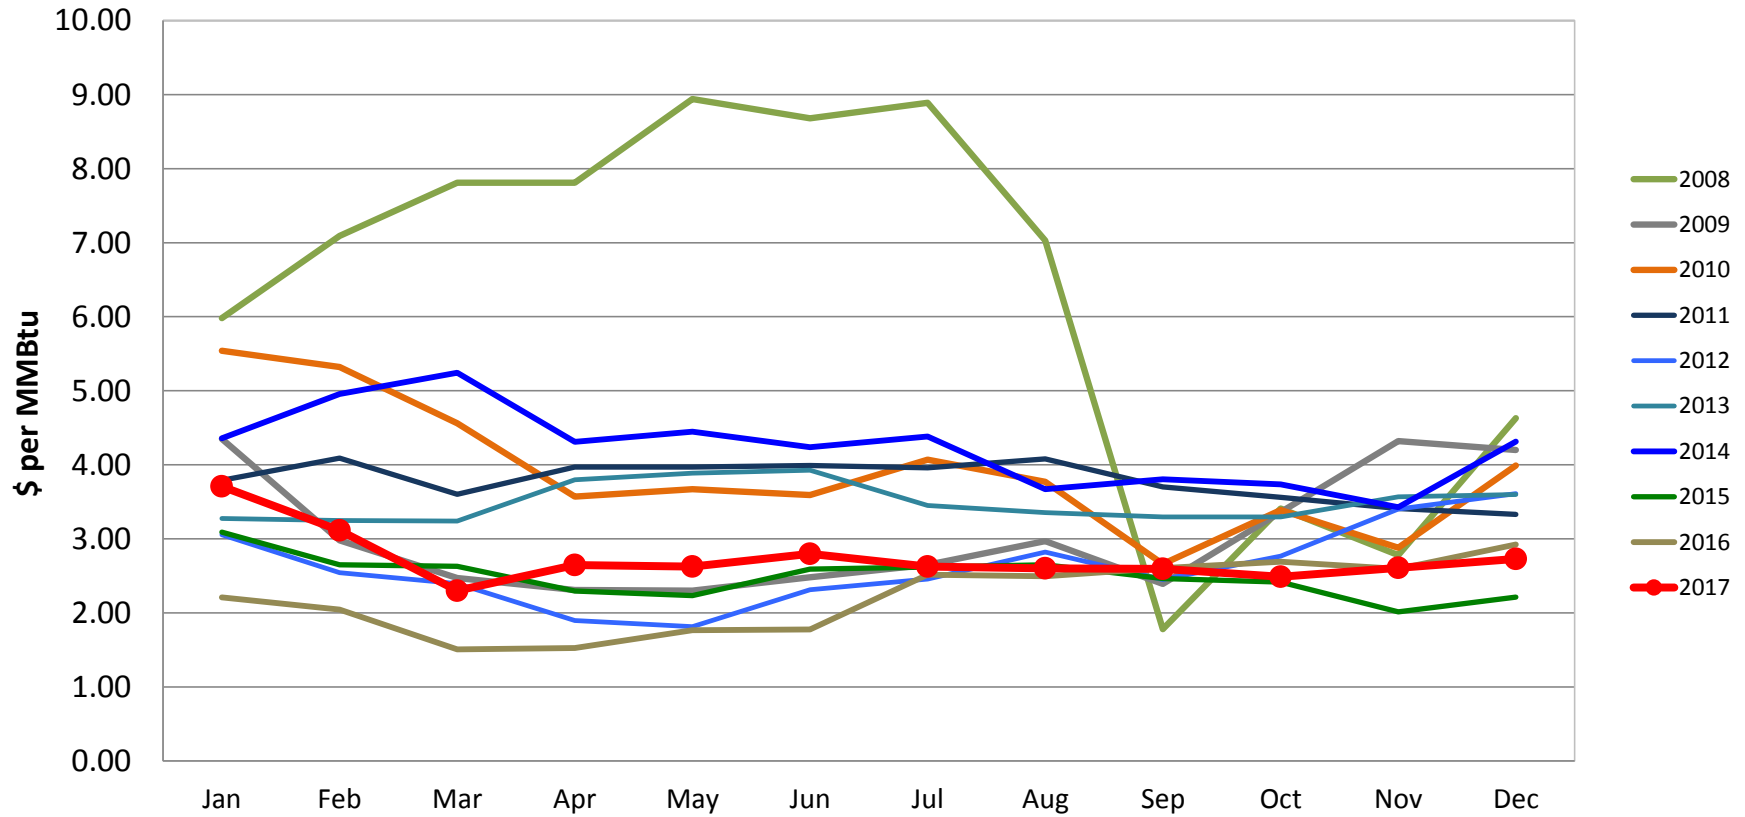

Representative Wyoming Natural Gas Price by Month

Price: CIG Monthly Index prior to 2012, average of CIG, KERN and NWPL thereafter