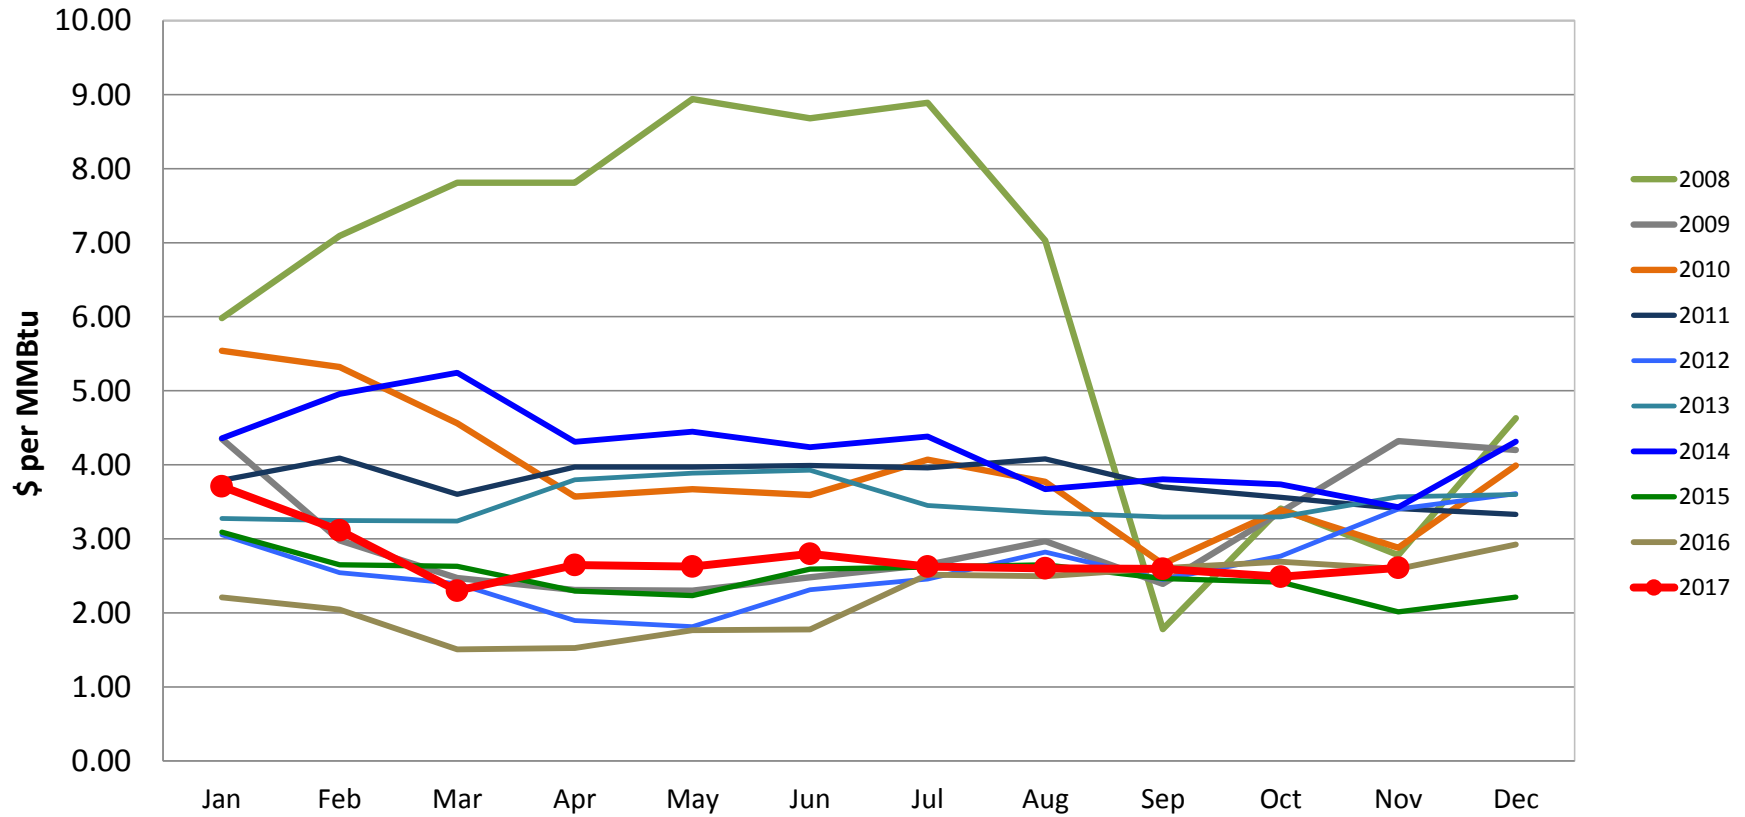

Representative Wyoming Natural Gas Price by Month

Price: CIG Monthly Index prior to 2012, average of CIG, KERN and NWPL thereafter