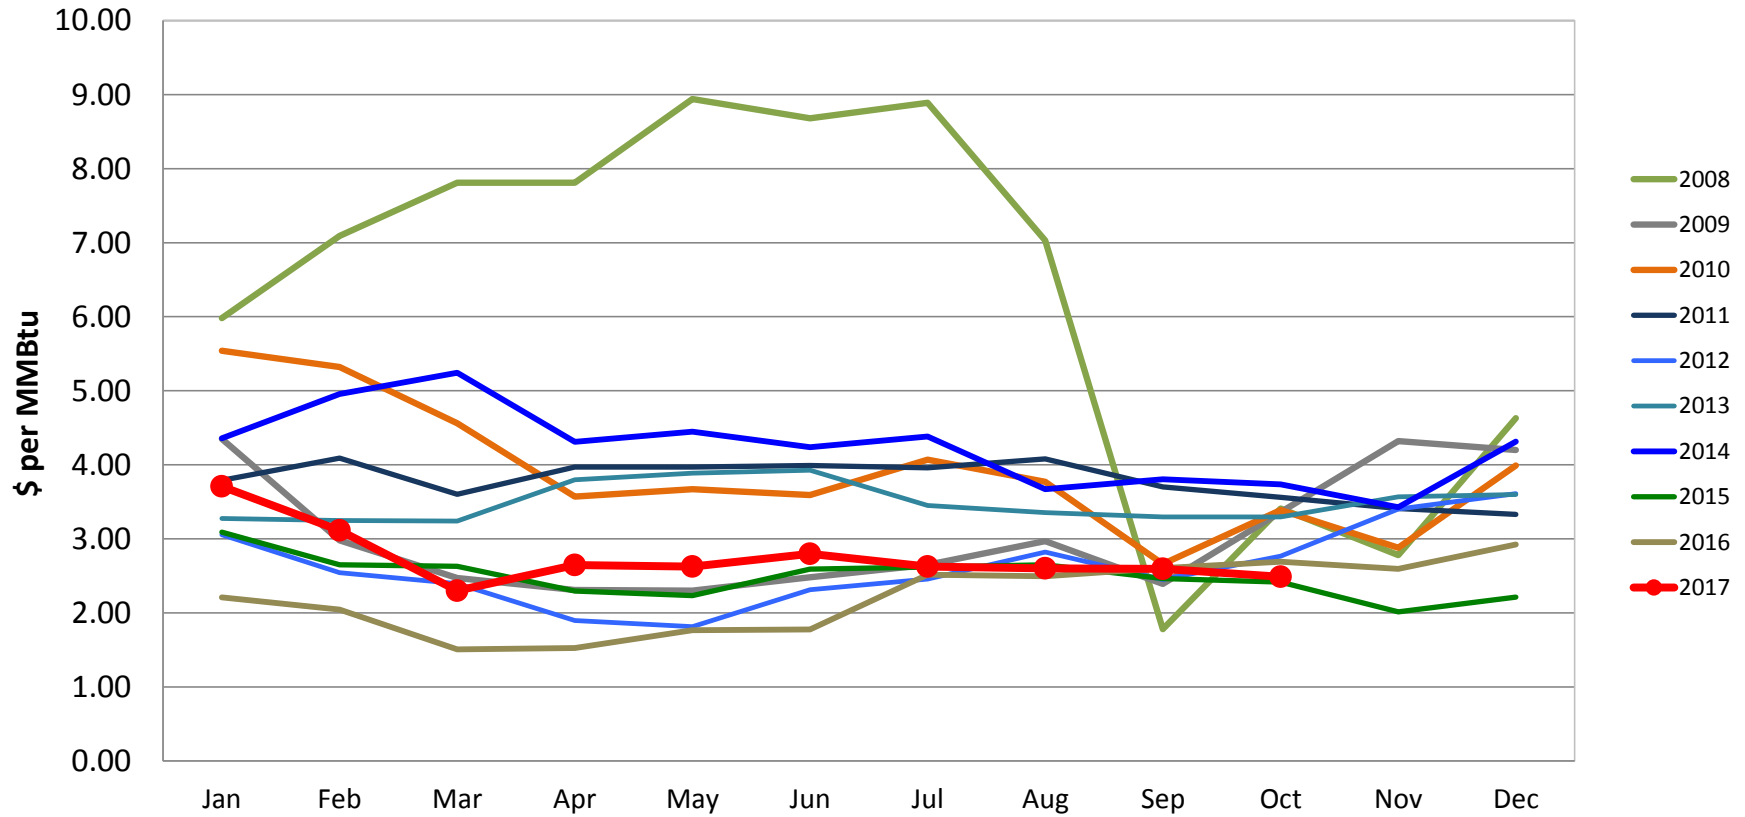

Representative Wyoming Natural Gas Price by Month

Price: CIG Monthly Index prior to 2012, average of CIG, KERN and NWPL thereafter