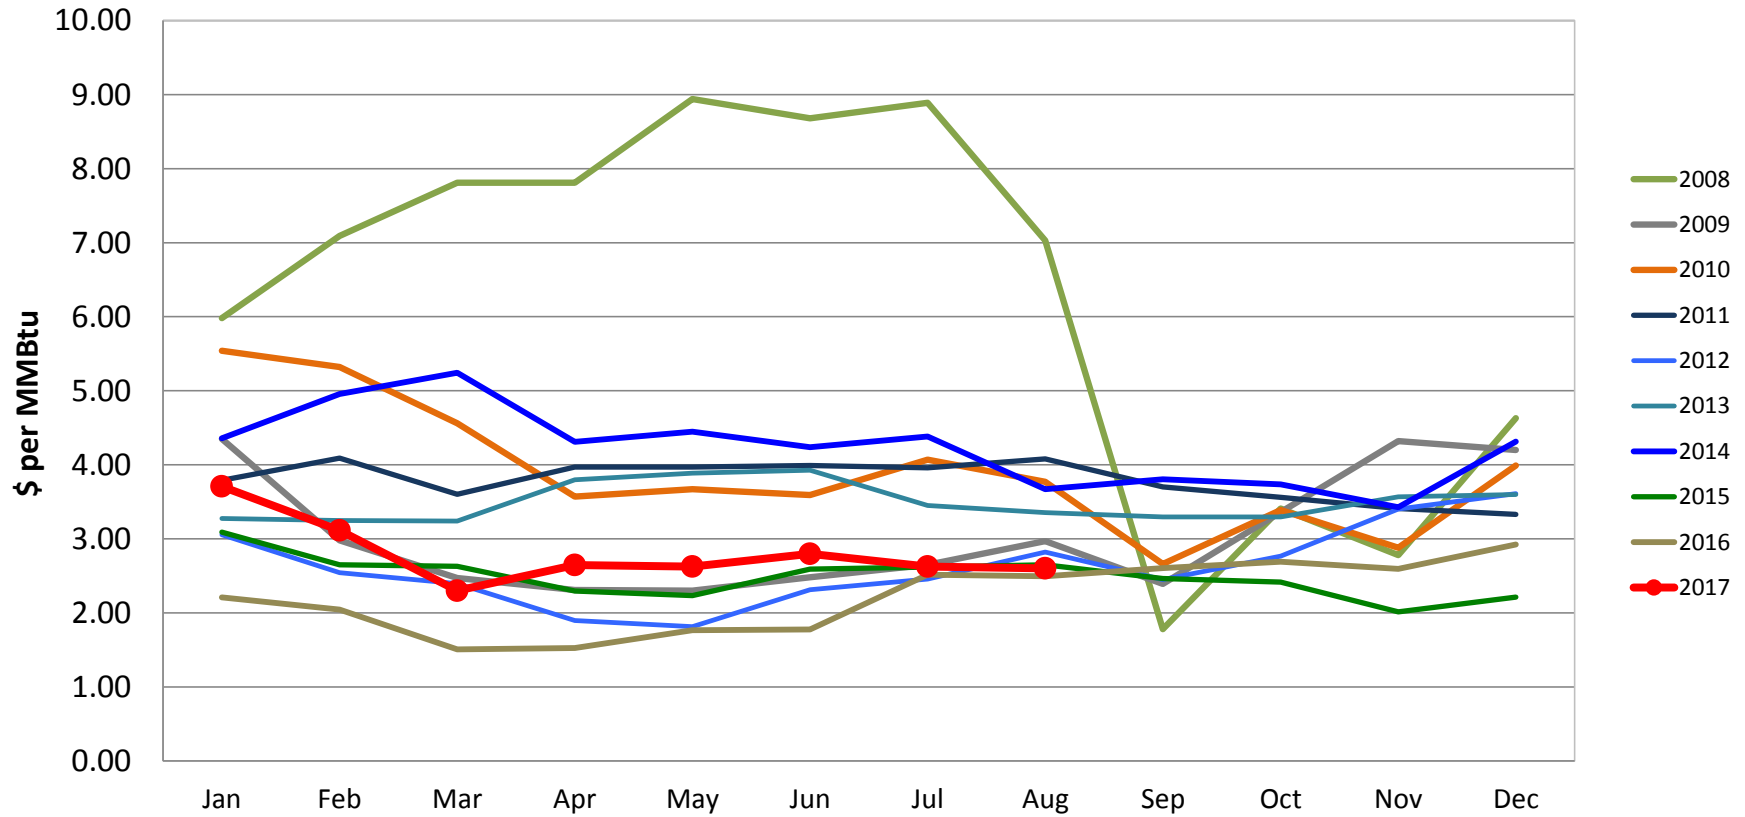

Representative Wyoming Natural Gas Price by Month

Price: CIG Monthly Index prior to 2012, average of CIG, KERN and NWPL thereafter