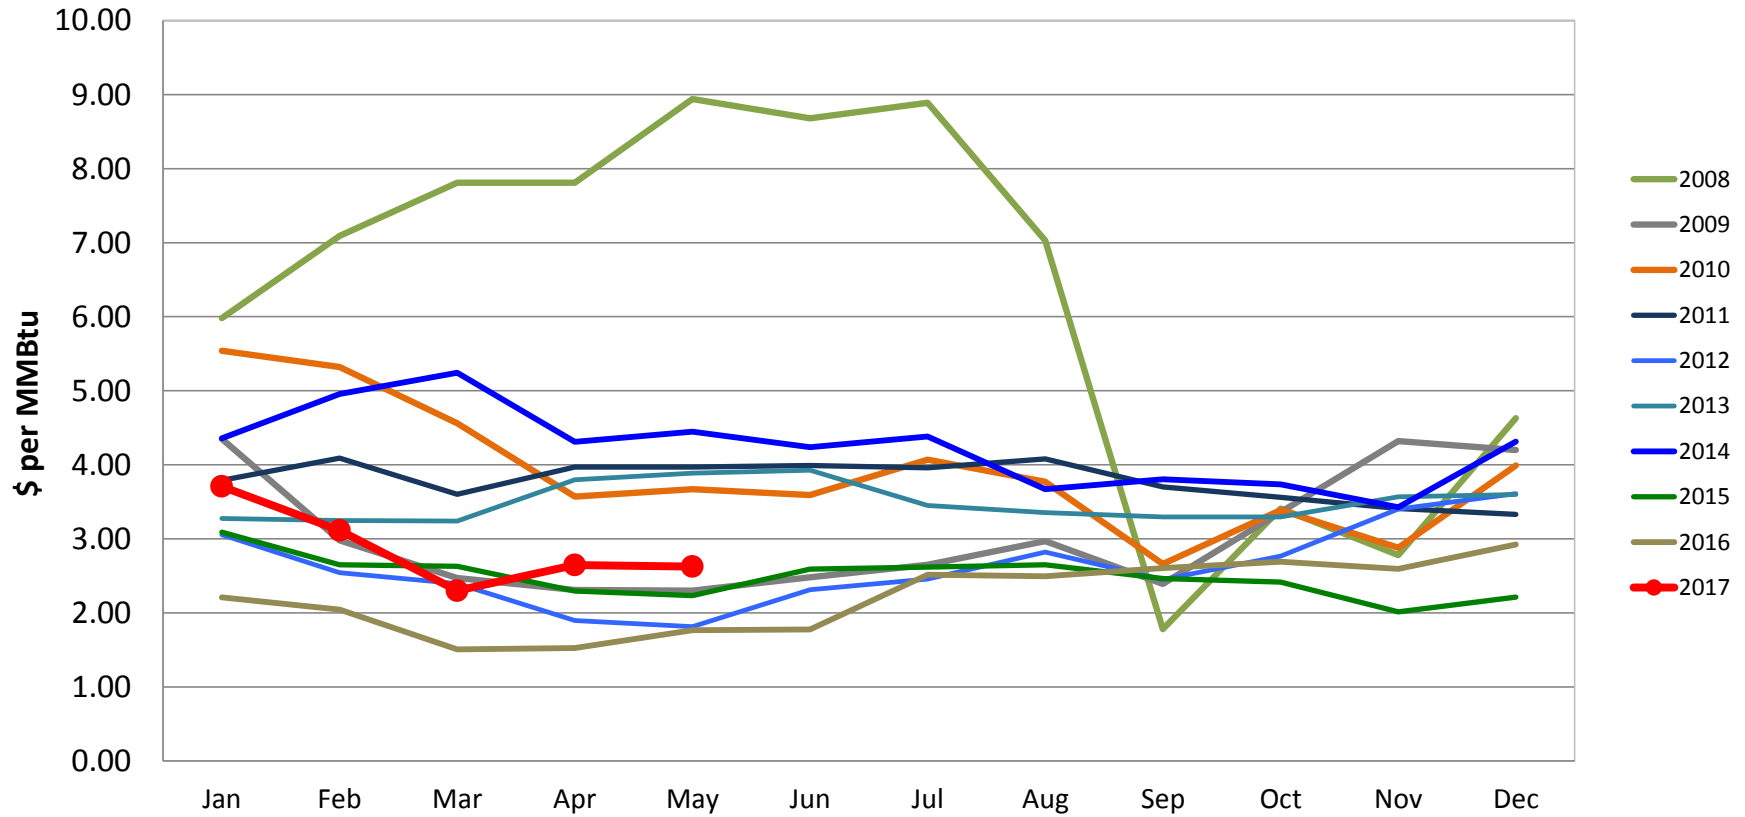

## Representative Wyoming Natural Gas Price by Month

Price: CIG Monthly Index prior to 2012, average of CIG, KERN and NWPL thereafter