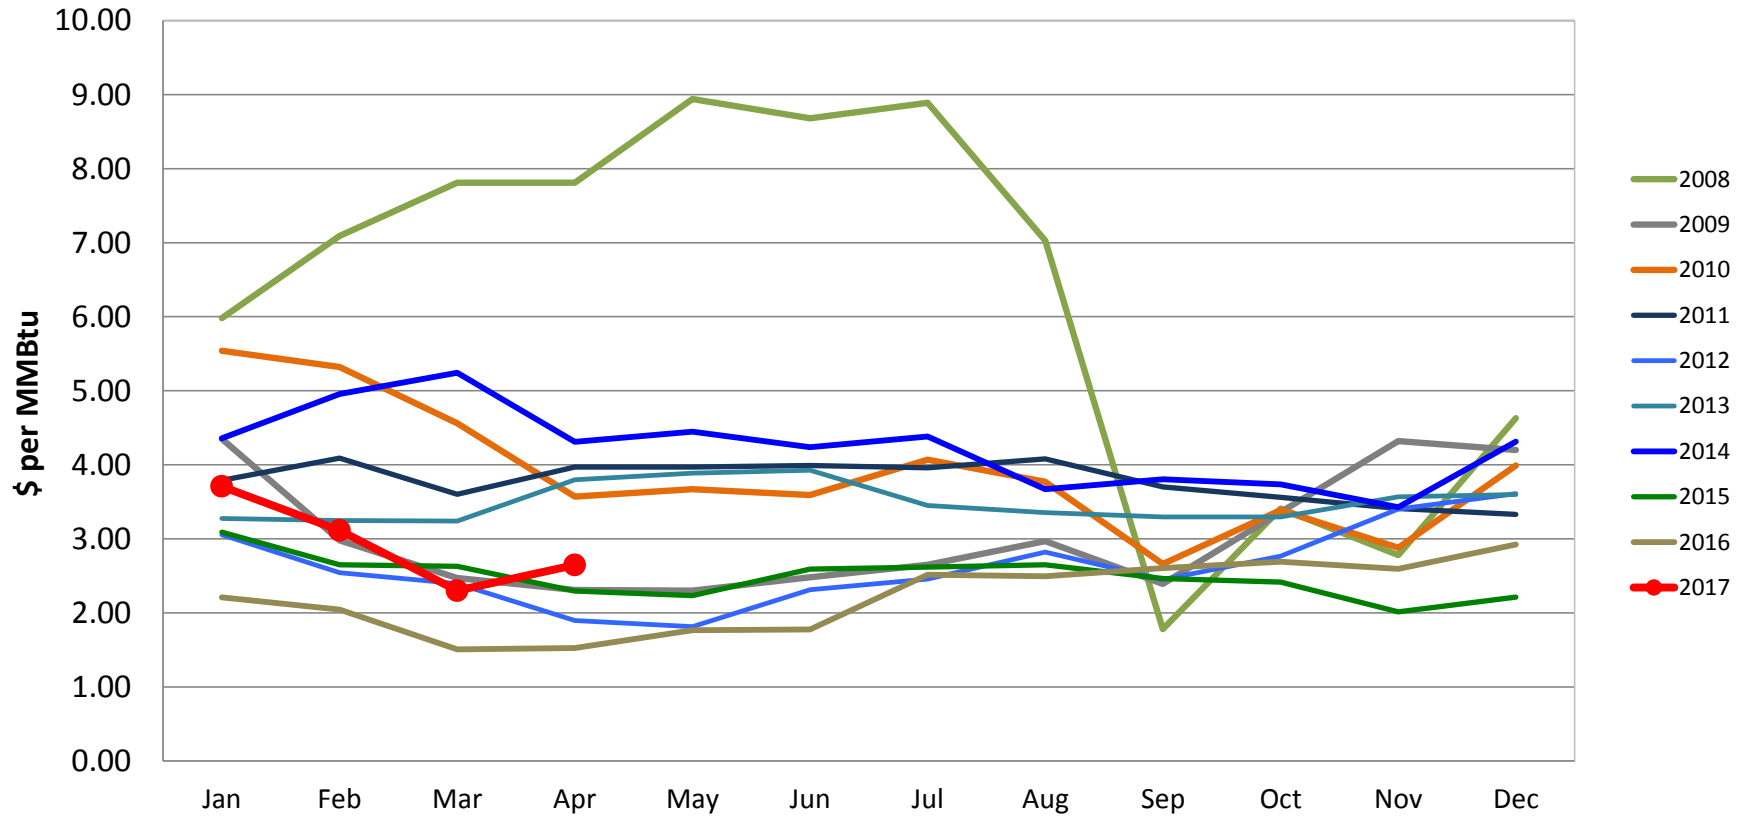

Representative Wyoming Natural Gas Price by Month

Price: CIG Monthly Index prior to 2012, average of CIG, KERN and NWPL thereafter