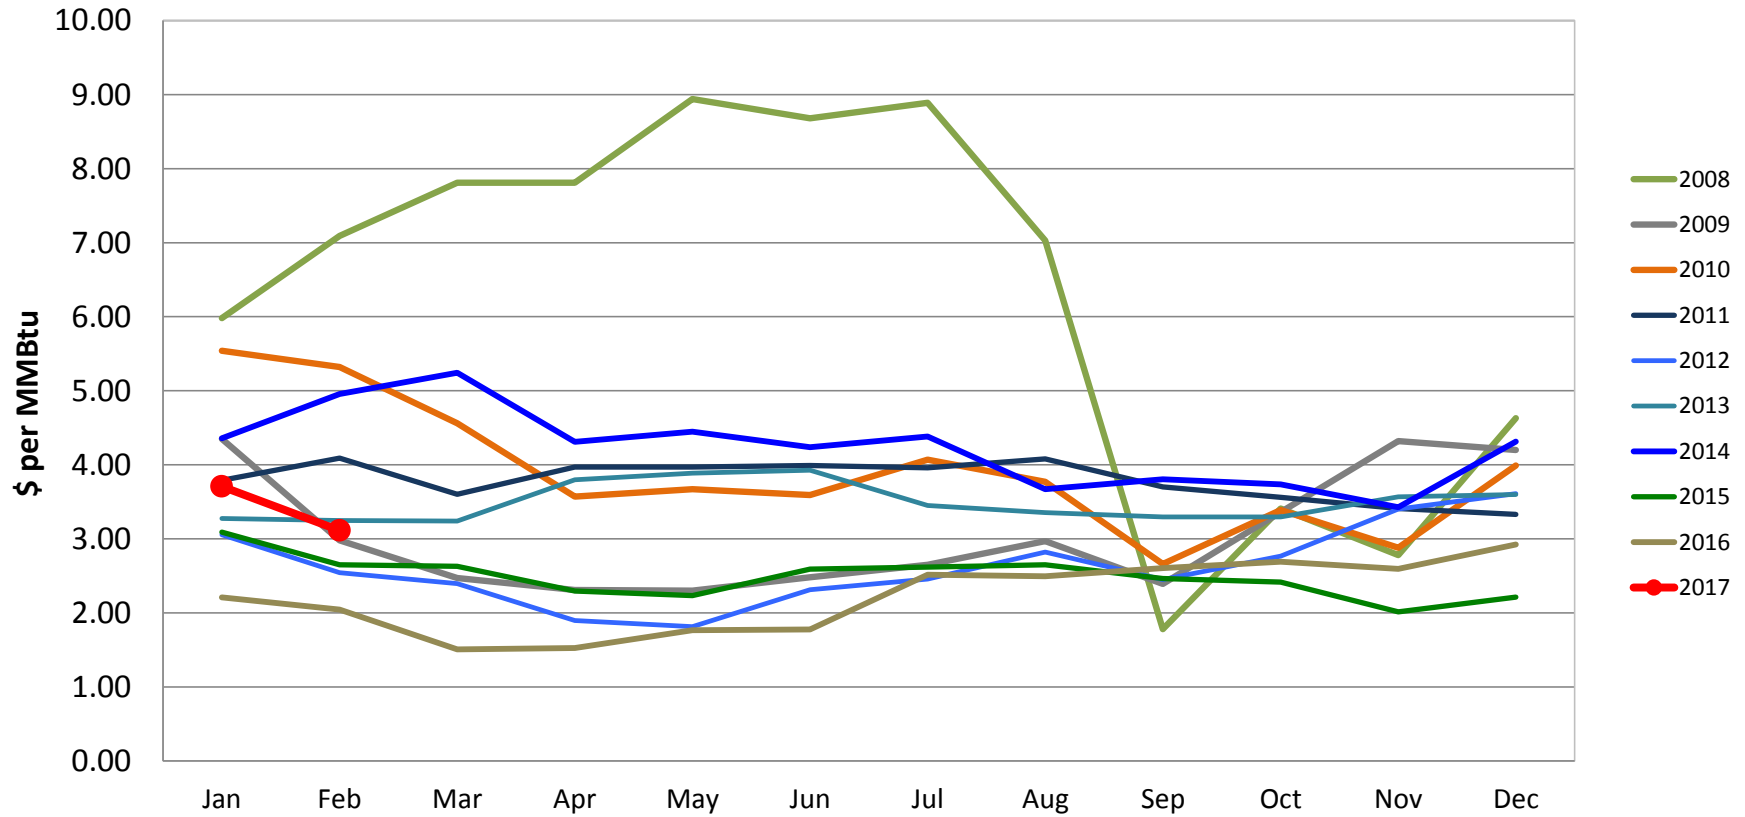

Representative Wyoming Natural Gas Price by Month

Price: CIG Monthly Index prior to 2012, average of CIG, KERN and NWPL thereafter