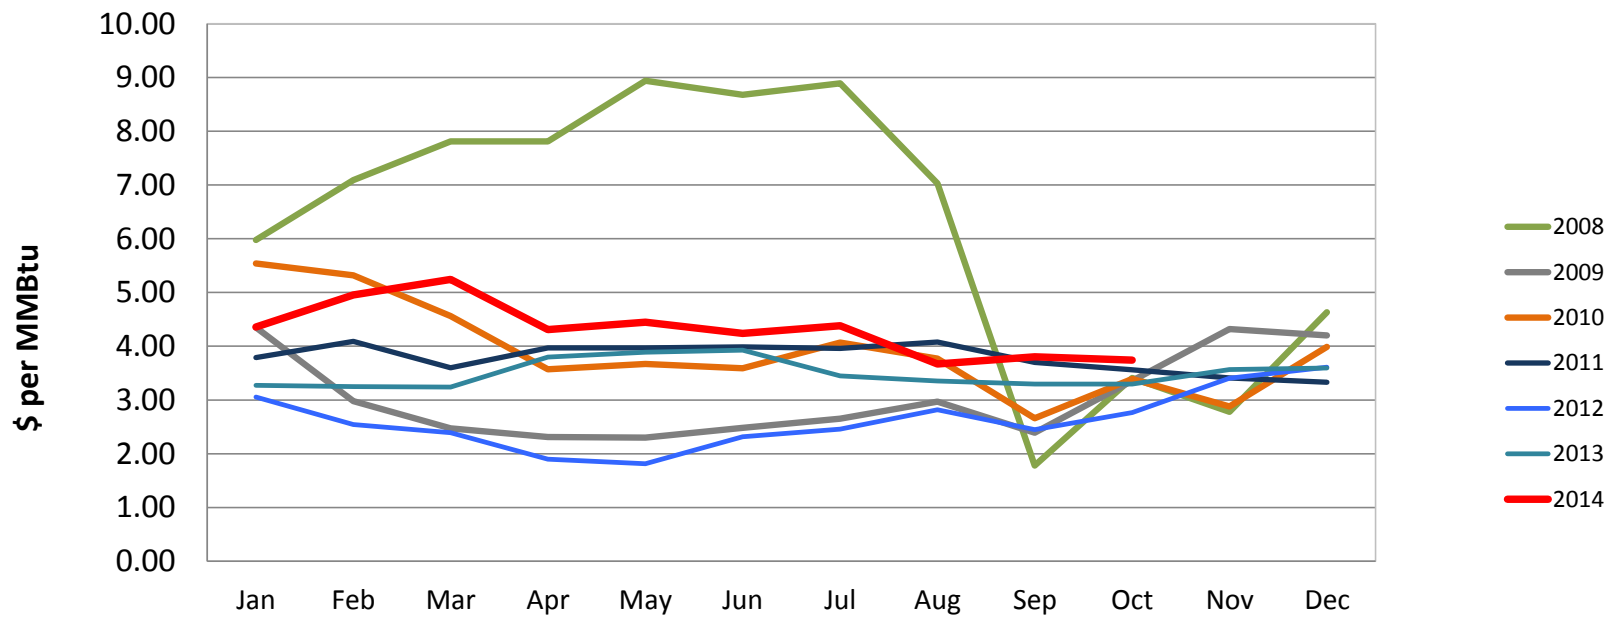

### Representative Wyoming Natural Gas Price by Month

Price: CIG Monthly Index prior to 2012, average of CIG, KERN and NWPL thereafter