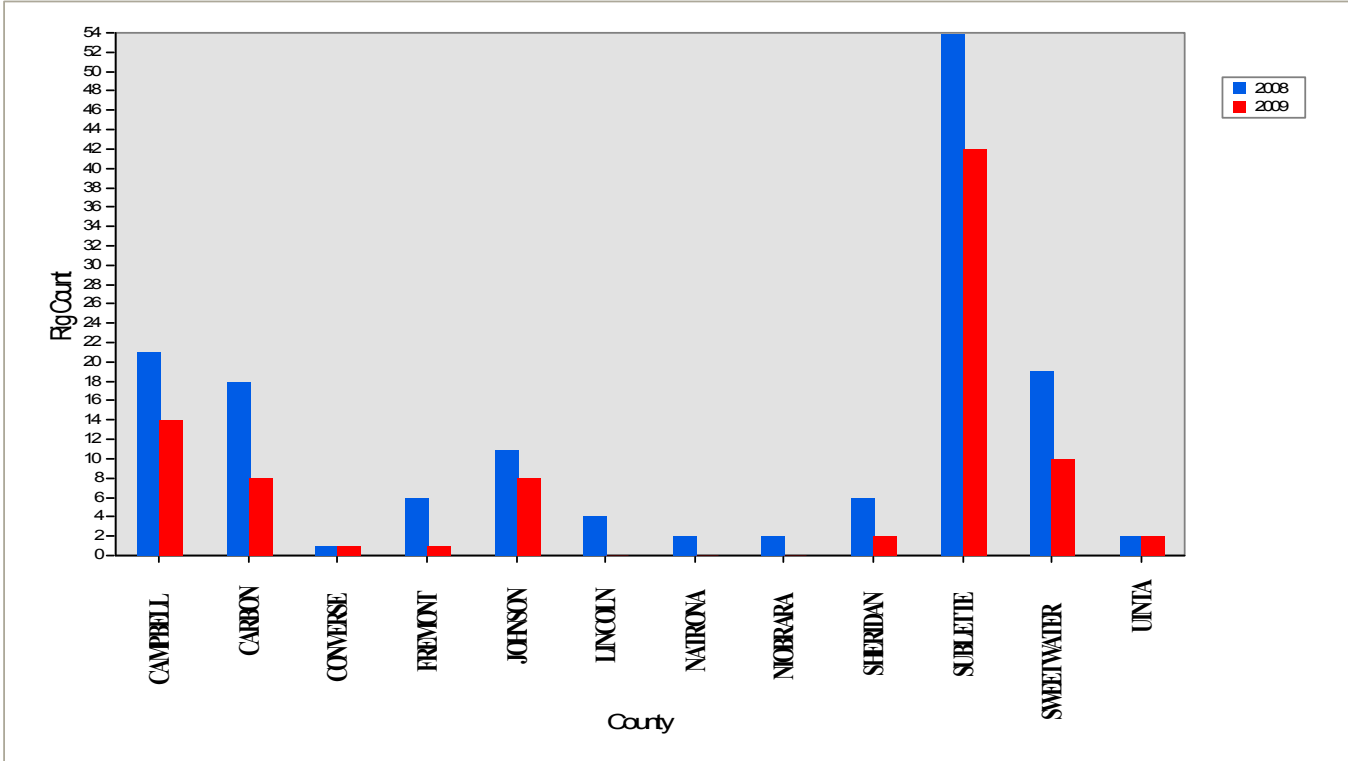

Rig Count in Wyoming, 12 month comparison

- ▲ Rig Count on 020508
- Rig Count on 020309

Source: Rig Data