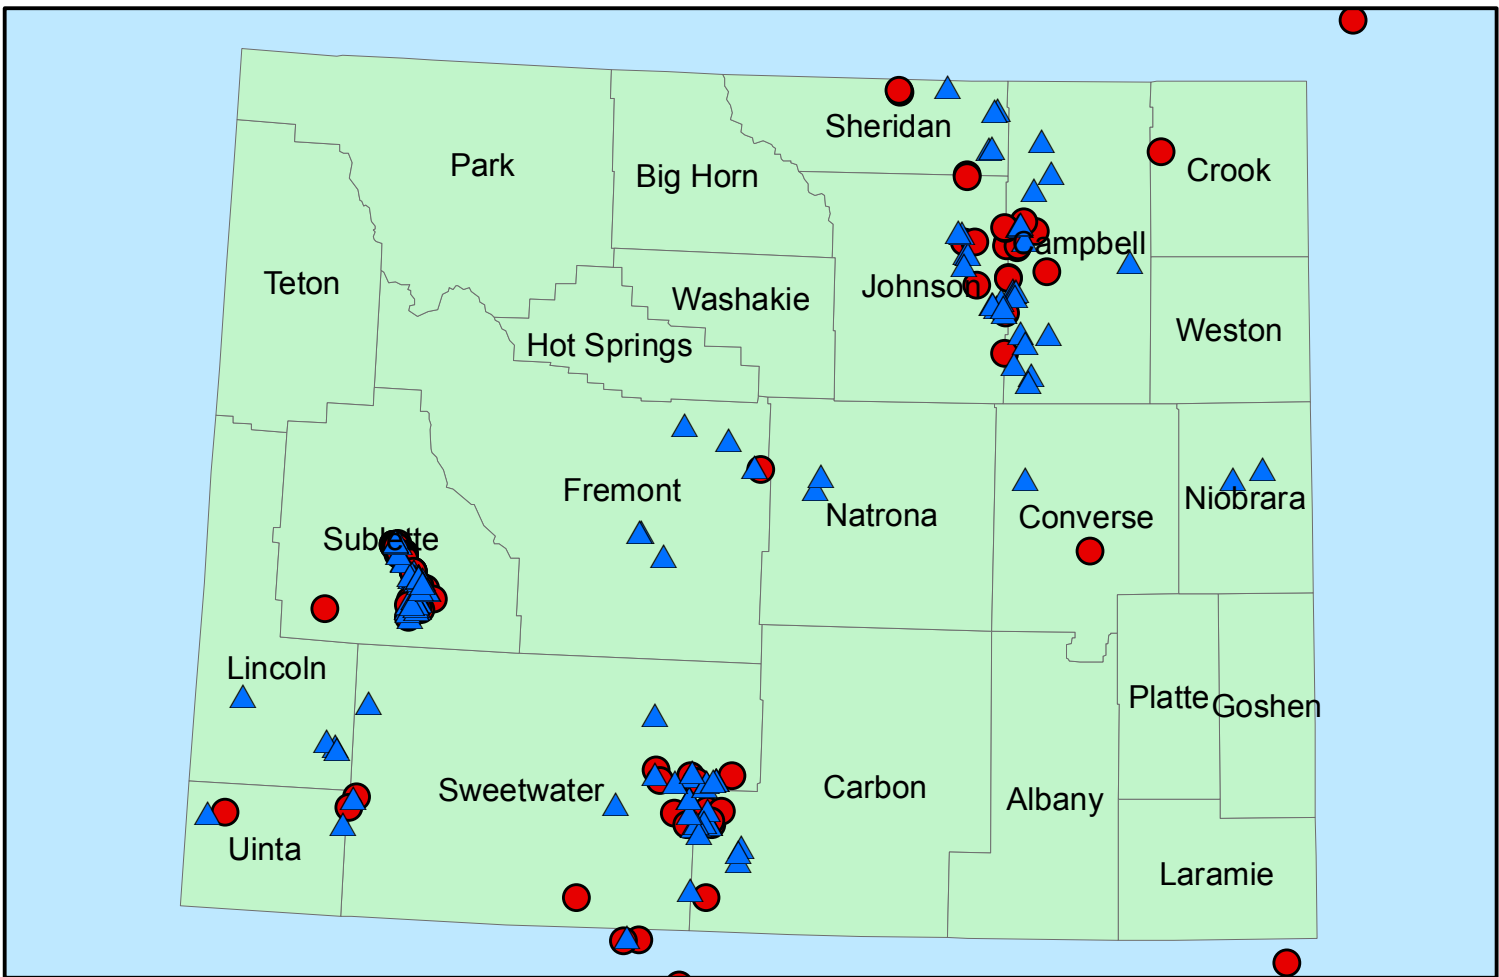

Rig Count in Wyoming, 12 month comparison

- ▲ Rig Count on 020508
- Rig Count on 020309

Source: Rig Data